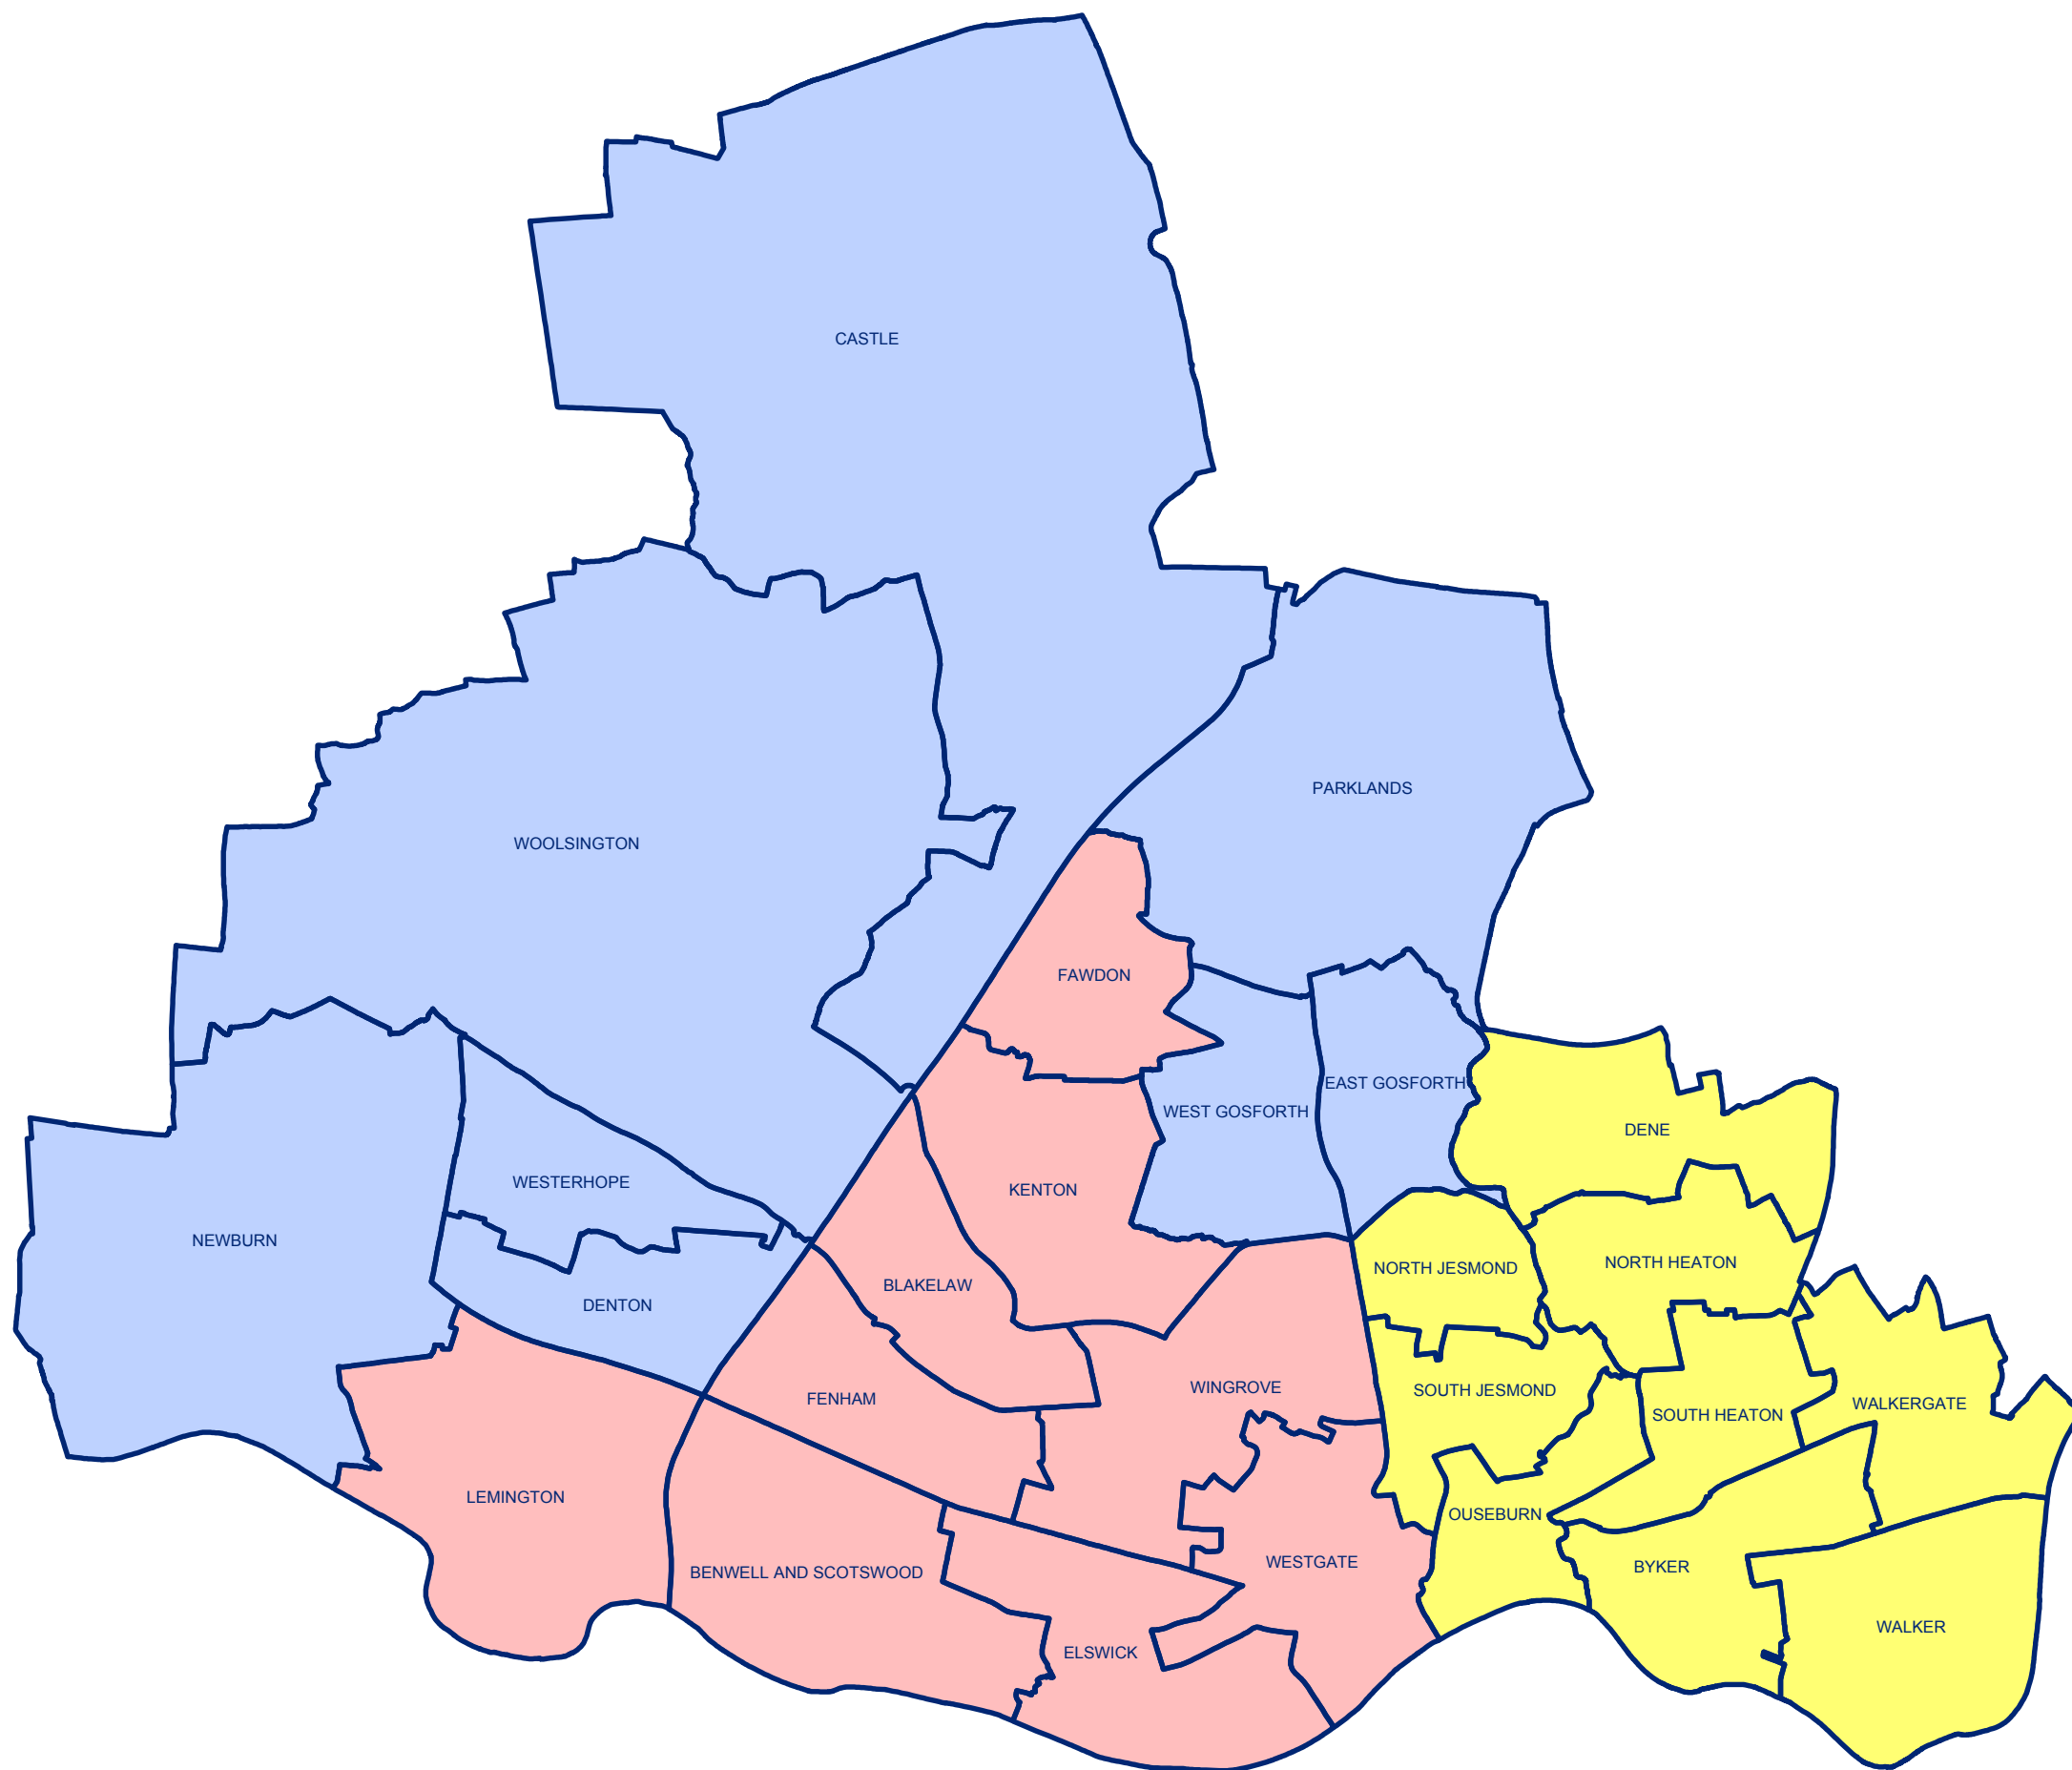

Key

-  West
-  Central
-  East
-  Newcastle Wards

Newcastle City Council  **MIS Team Social Services Directorate**

Children's Services Locality Area Split for Newcastle upon Tyne

Caroline Thomas
Head of Performance
 Civic Centre, Barras Bridge, Newcastle upon Tyne, NE1 8PA
 Tel. (0191) 232 8520 (0191) 211 6361
www.newcastle.gov.uk

Scale: 1:55,000 @A3	Date: 07/12/2006
Drawn by: Mikael Husband	